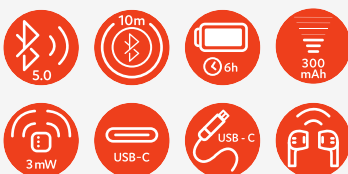

CHARACTERISTICS:

- ⦿ Connection to mobile device playlist
- ⦿ Charging box