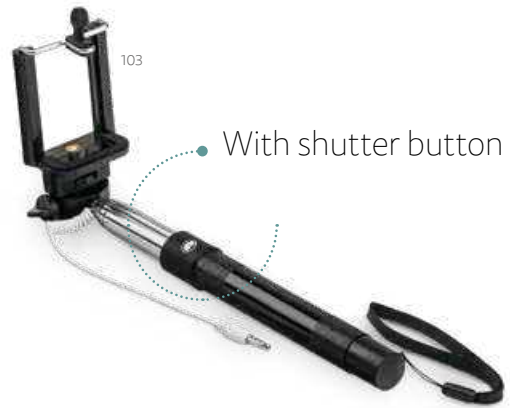

RFID blocking card holder in PU with polyester strap to easily remove the cards. Capacity to store up to 2 cards.

- ▮ 92 x 65 x 2 mm
- ▮ SCR – 45 x 45 mm

Bluetooth locator

Up to 20 m range and geolocation

106

106

103

Lavoisier — 97342

ABS bluetooth locator with keyring and up to 20m range and geolocation. Includes 1 CR2032 battery and is compatible with Android and iOS. Supplied in gift box.

⊥ 37 x 37 x 7 mm | Box: 50 x 50 x 16 mm

⚡ PDP – 25 x 25 mm

103

With shutter button

Selfie — 45255

Extendable metal selfie stick. Includes a 3.5mm stereo connecting cable, shutter button and a handle at the edge to ease transport.

⊥ 51 x 28 x 328 mm