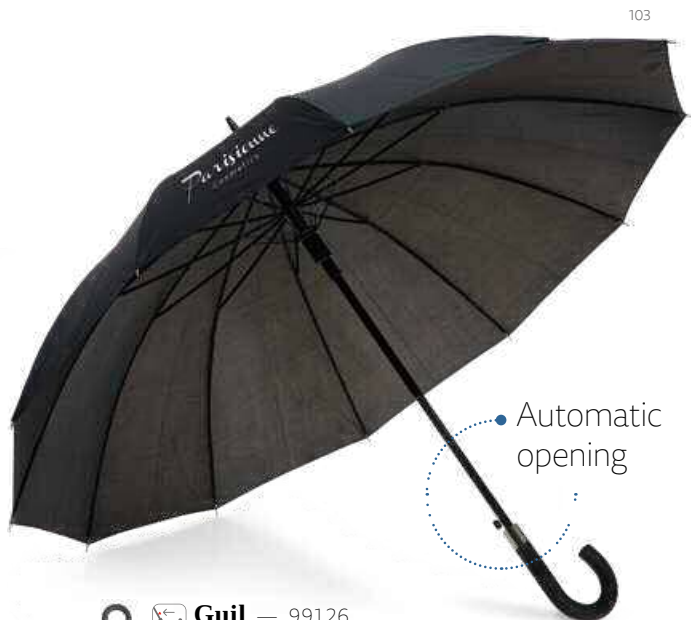

Automatic opening

Guil — 99126

190T polyester umbrella with rubber-coated handle and 12 rods, with automatic opening.

∅1100 mm x 900 mm

TXP - 140 x 90 mm