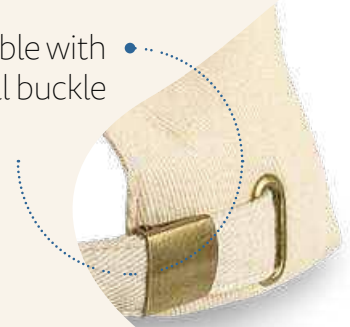

Adjustable with metal buckle

100% brushed cotton

Christophe — 99412

100% brushed cotton "sandwich" cap with 6 panels and eyelets. Adjustable with a metal buckle.

Size: 580 mm

TRS – 60 x 50 mm