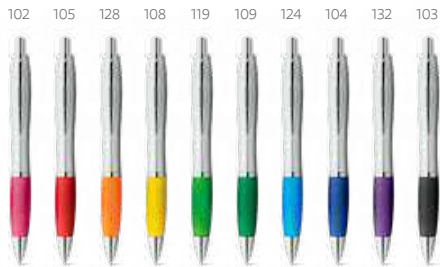

Swing — 91019

Ball pen with metal clip and coloured non-slip. Blue ink.

∓ Ø12 x 140 mm

↗ PDP – 35 x 7 mm