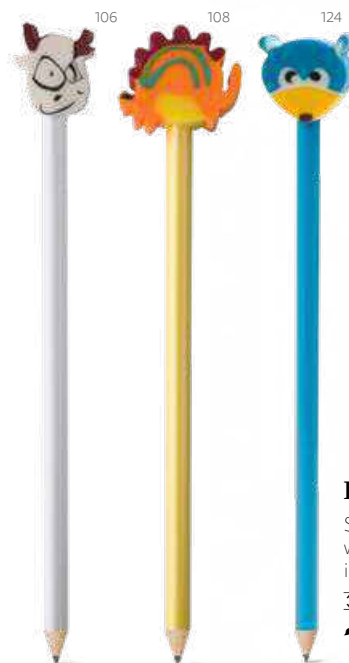

Beetle — 91904

Sharpened charcoal pencil with rubber toy, available in different designs.

⊥ Ø7 x 188 mm

↙ LSR – 100 x 5 mm