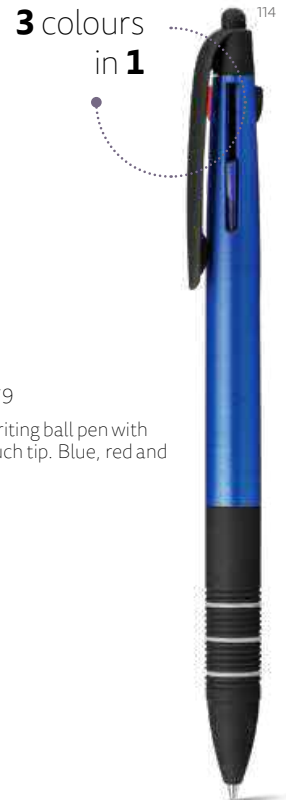

Multis — 81179

3 in 1 multicolour writing ball pen with non-slip grip and touch tip. Blue, red and black ink.

∅10 x 148 mm

PDP – 45 x 7 mm