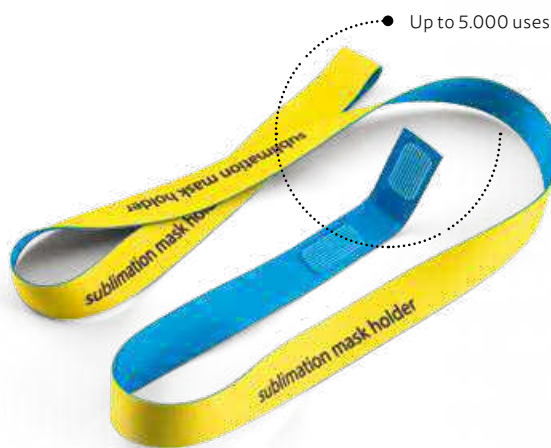

MATERIAL

Polyester

RPET **ecologic**

VELCRO® and PRESS_LOK® trademarks are owned Velcro BVBA. Used with permission.

Up to 5.000 uses

Sublimation Wristband

15 x 375 mm

Printing 1 side

Printing 2 sides

MATERIAL

Polyester

RPET **ecologic**