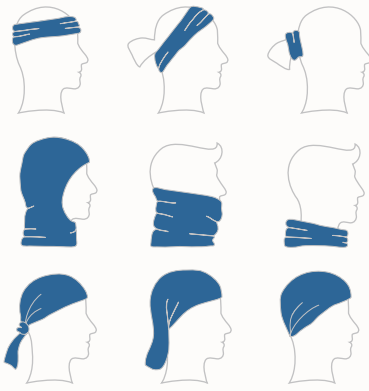

Different possibilities of use

Kolkata — 99080
rPET multifunction bandana (120 g/m)
250 x 500 mm
TRS - 180 x 150 mm