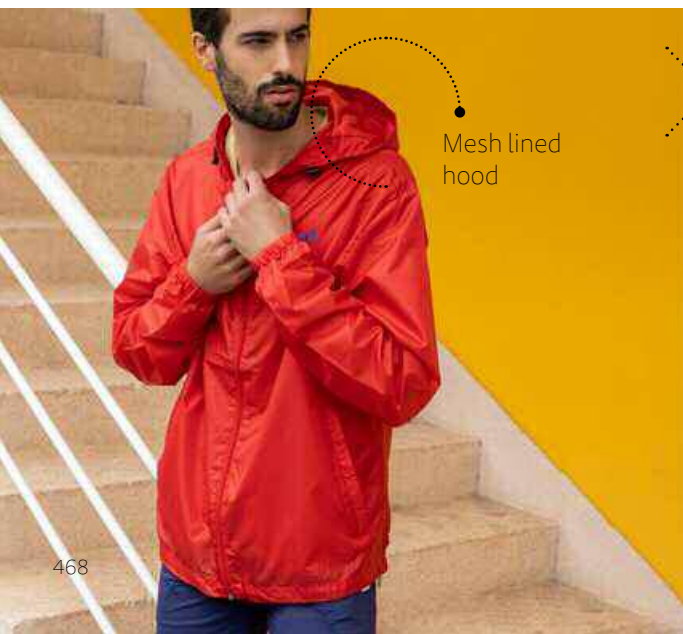

THC Dublin

Taffeta windbreaker (unisex) 100% polyester (65 g/m²). Contains a hood with stoppers and net lining. Elastic with stoppers at the bottom and side pockets with plastic closure.

📏 Sizes: XS, S, M, L, XL, XXL

✂️ TXP – 80 x 40 mm

30190