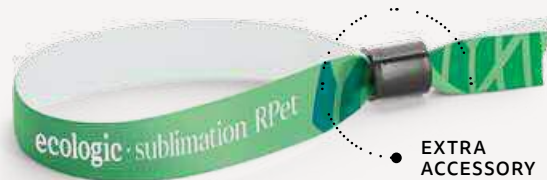

EXTRAS

With security lock

DELIVERY TIME:
from 5 working days.

MINIMUM ORDER QUANTITY:
No minimum order quantity

PRICES AND CUSTOMISATION POSSIBILITIES ON REQUEST.