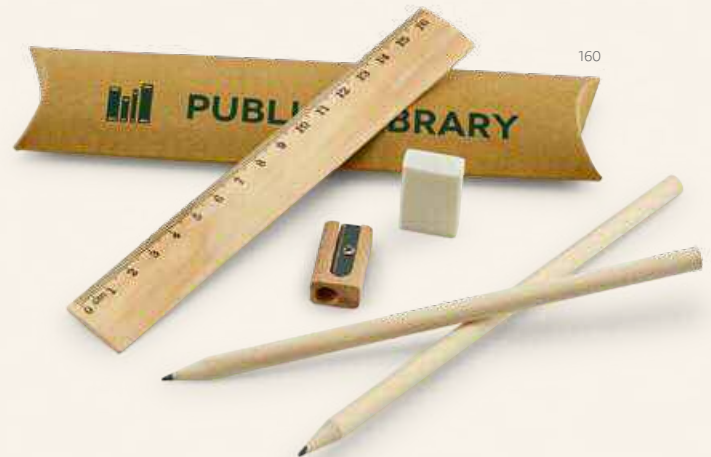

160

Rhombus — 91932

Writing set that includes a 16.5 cm ruler, 2 graphite pencils (HB), 1 rubber and 1 sharpener. Set supplied in a cardboard case.

▮ Pouch: 190 x 45 x 20 mm

✂ SCR – 170 x 40 mm