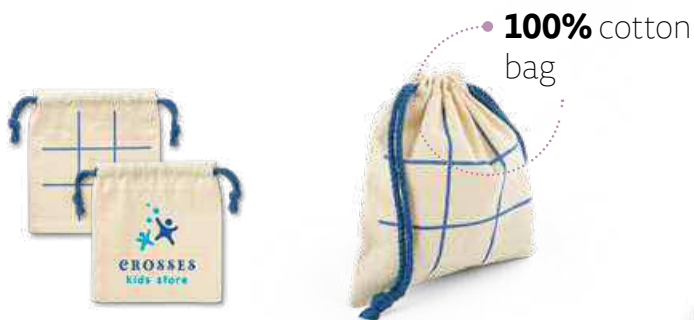

Playing with wood

Traditional games with a more eco-friendly twist, but just as fun.

Crosses — 98097

Classic 10-piece playwood Tic Tac Toe game. The 100% cotton bag (140 g/m²) with drawstring closure serves as a game board. Lightweight and practical to play anywhere.

📏 Pieces: Ø25 mm | Pouch: 120 x 130 mm

🔪 TRS – 90 x 90 mm