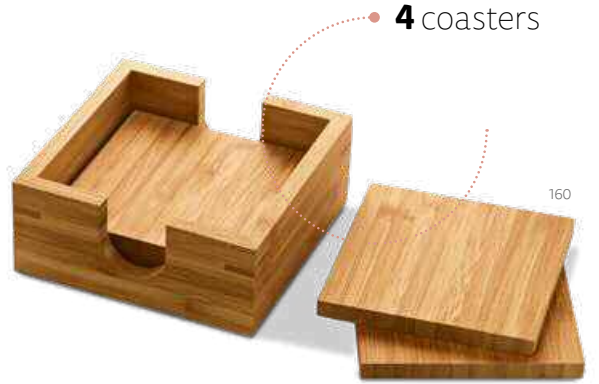

A

4 coasters

160

Gauthier — 93967

Set with 4 bamboo coasters. Supplied in a kraft paper box.

☒ 115 x 115 x 35 mm | Coaster: 100 x 100 x 6 mm |

☒ Box: 119 x 121 x 56 mm

☒ LSR - 80 x 80 mm

A

160

Pisani — 93828

Round cork coaster.

☒ Ø100 x 5 mm

☒ SCR - Ø70 mm

Garcia — 93827

Square cork coaster with round corners.

☒ 100 x 100 x 5 mm

☒ SCR - 80 x 80 mm

160