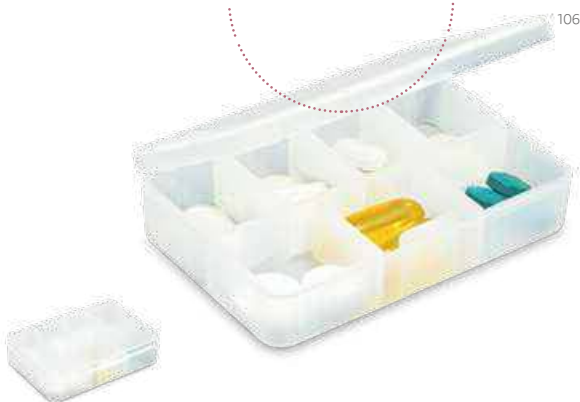

Jimmy — 94305
Pill box with lid and 7 compartments, ideal to separate pills by weekdays.
85 x 55 x 20 mm
PDP – 55 x 35 mm

Figures that identify the main meals