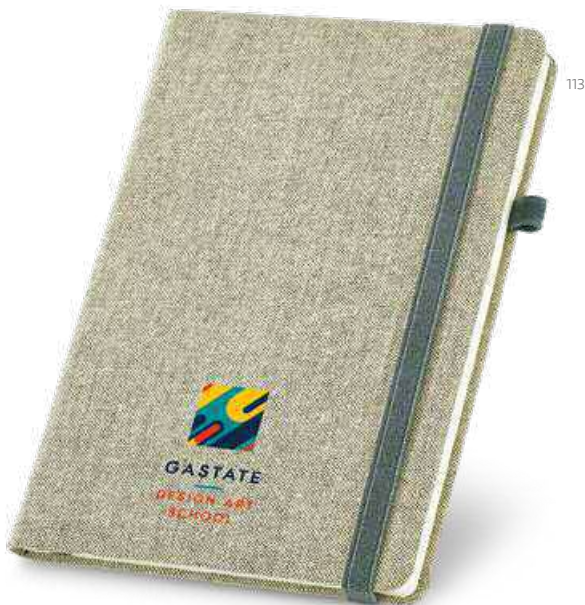

With pen holder

A5 Shakespeare — 93789
 A5 notepad with hardcover in imitation leather. This notepad has 280 plain ivory pages, pen holder (pen not included) and elastic band. Supplied in a non-wove pouch.
 145 x 210 mm | Pouch: 185 x 240 mm
 SCR – 80 x 150 mm

A5 Shaw — 93795
 A5 notepad and ball pen set, in imitation leather, with 160 plain pages, ribbon bookmark and elastic. Customizable set is supplied with PP gift box with elastic.
 Ball pen: Ø10 x 137 mm | Notepad: 140 x 210 mm | Box: 155 x 214 x 13 mm
 DUV – 70 x 180 mm

For those looking for a different style

A5 Denim — 93594

A5 A5 notepad with hardcover lined with denim fabric. This notepad has 192 lined pages, elastic band, bookmark ribbon, inner pocket and pen holder (pen not included).

140 x 210 mm

TR5 – 90 x 180 mm

A5 Carrey — 93725

A5 A5 notepad made from canvas (polyester), with hardcover. This notepad has 192 plain ivory pages, bookmark ribbon, elastic band and pen holder (pen not included). Supplied in a non-woven pouch.