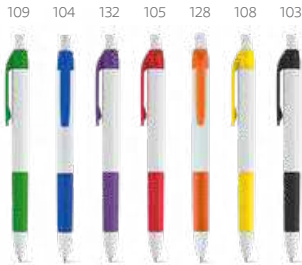

Aero — 91635
Ball pen with clip and coloured non-slip grip. Blue ink.
Ø10 x 140 mm
SRC – 45 x 12 mm