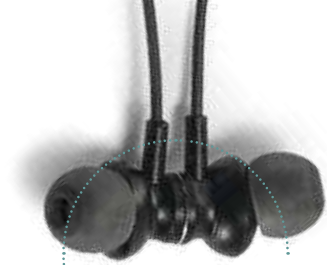

📏 195 x 165 x 88 mm | 210 mm

🔪 PDP - 20 x 10 mm

103

Neckband

Magnetic earphones

 **Olah** — 97914

PC magnetic earphones. bluetooth transmission with neck band and autonomy for up to 7 hours. Functions: answering calls, control volume and connect to the playlist of a mobile device. Includes USB/micro USB charging cable. Supplied with non-woven pouch.