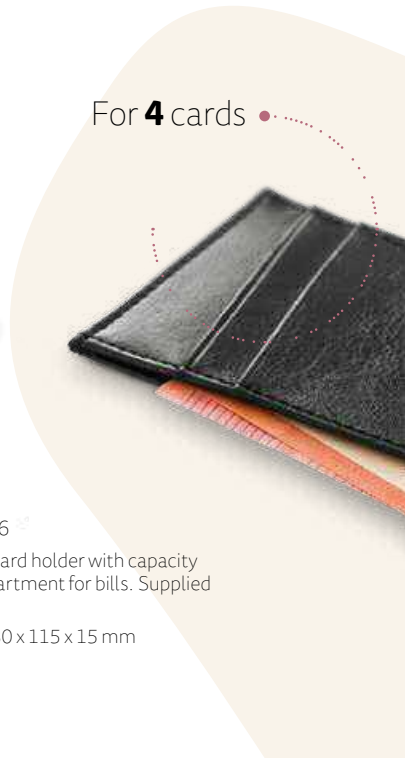

Kutcher — 93316

RFID blocking leather card holder with capacity for 4 cards and a compartment for bills. Supplied in a gift box.

📏 65 x 106 mm | Box: 80 x 115 x 15 mm

🔪 HTS – 40 x 40 mm