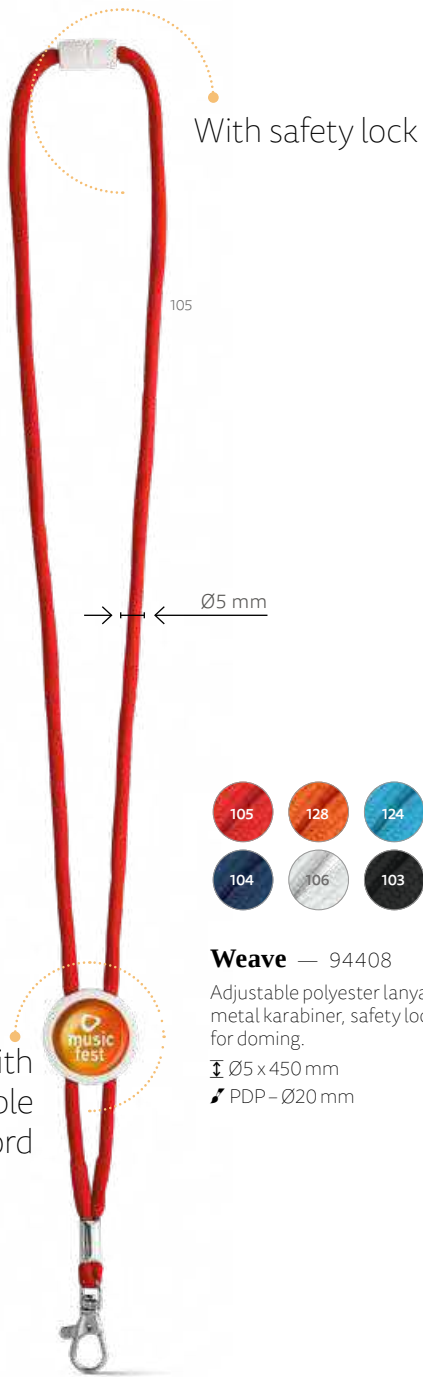

Weave — 94408
Adjustable polyester lanyard with metal karabiner, safety lock and slot for doming.
∓ 05 x 450 mm
↗ PDP – 020 mm

With adjustable cord