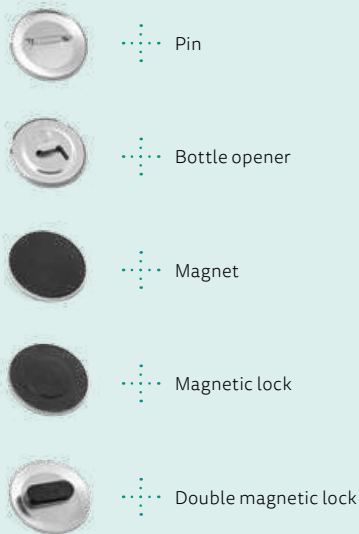

ACCESSORIES

Round