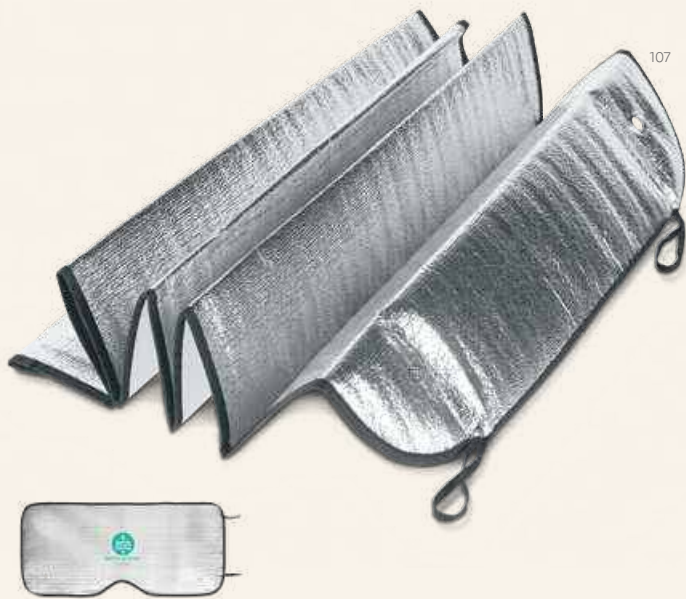

107

Sunshade — 98191

PE foam car sunshade lined with 1 aluminium foil. This sunshade is suitable for front glass and includes 2 suction cups.

- ▮ 1300 x 600 mm
- ▮ TXP – 550 x 300 mm