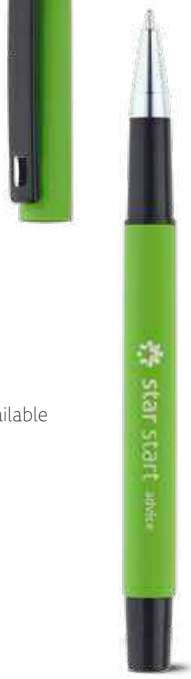

0.85

Lapoint — 81201

Multifunction metal ball pen with clip. Ball pen with mini LED torch, laser pointer and touch tip. Supplied in a metal case. Includes 3 LR41 batteries. Blue ink.

∅10 x 125 mm |
Box: 178 x 38 x 19 mm
LAS-80 x 30 mm

• Laser tip

• Touch tip

Alva — 81157

Aluminium roller with rubber finish clip. Available in several colours. Black ink.

∅10 x 136 mm
LAS-12 x 50 mm

Daney — 81155

Aluminium roller with clip. Black ink.

∅10 x 136 mm
LAS-12 x 50 mm