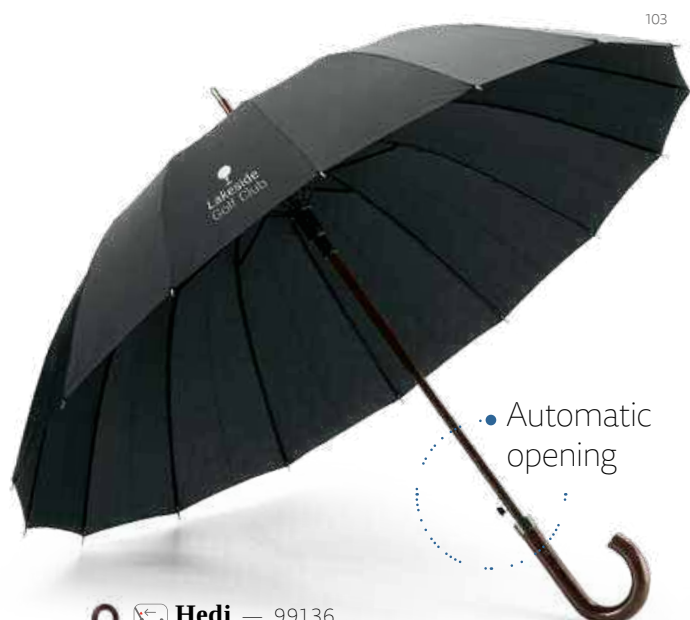

∅1100 mm x 900 mm

TXP - 140 x 90 mm

Automatic opening

Hedi — 99136

190T pongee umbrella with wooden handle and 16 ribs, with automatic opening.

∅1110 mm x 945 mm

TXP - 130 x 60 mm

• Coloured fiberglass ribs