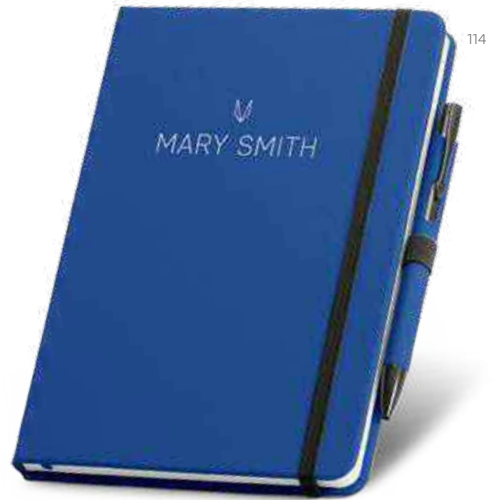

150 x 210 mm | Pouch: 185 x 240 mm
 SCR – 100 x 50 mm

It's important to have a place to register your best ideas

From the simplest to the most original notepad, you'll always have somewhere to write them down.

With pen holder

A5 Shakespeare — 93789
 A5 notepad with hardcover in imitation leather. This notepad has 280 plain ivory pages, pen holder (pen not included) and elastic band. Supplied in a non-wove pouch.
 145 x 210 mm | Pouch: 185 x 240 mm
 SCR – 80 x 150 mm