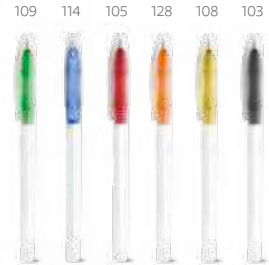

Lucy — 81136
PP ball pen with coloured tip and transparent lid. Blue ink.
∅10 x 142 mm
PDP – 50 x 6 mm