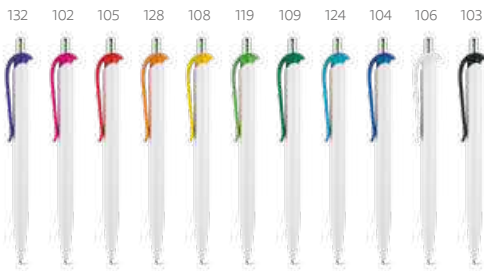

Ana — 91693

ABS ball pen with clip. Blue ink.

∅10 x 145 mm

PDP – 55 x 6 mm