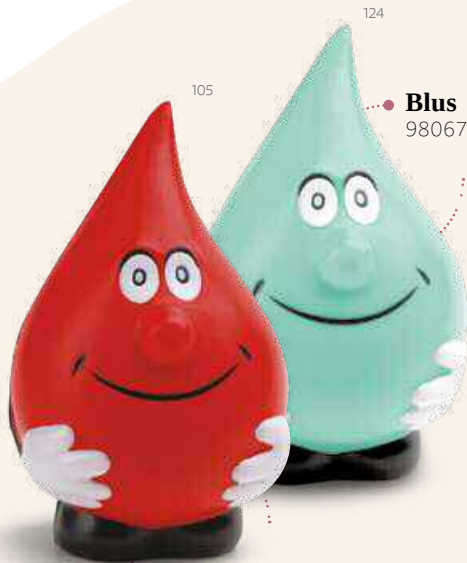

124

105

Blus
98067

Blus — 98067

Reds — 98059

Anti-stress PU foam, drop-shaped.

± 65 x 110 x 65 mm

✂ PDP – 25 x 15 mm

Reds
98059