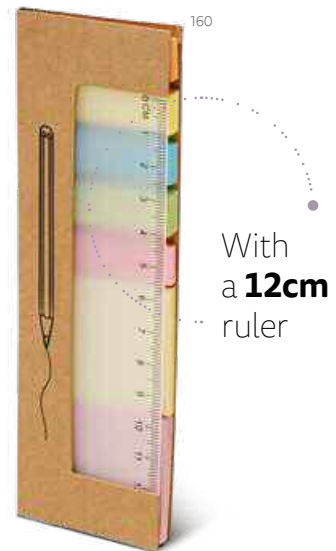

160

With a **12cm** ruler

James — 93448

Sticky notes set with 7 sets (25 sheets each set) and 12 cm ruler (printed scale).

☿ 159 x 50 x 3 mm

✂ SCR – 130 x 12 mm