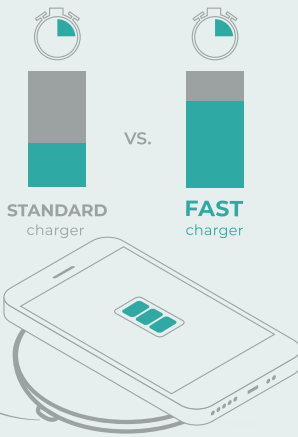

SUPER FAST

Pair with adapters

97160 / 97362

103