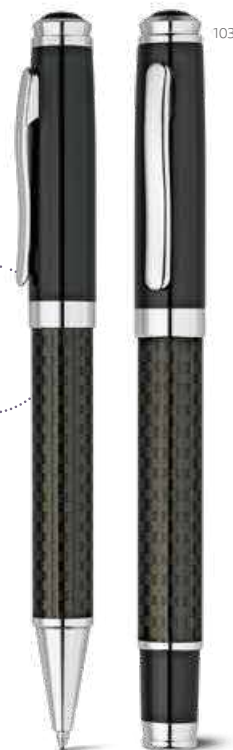

LSR – 25 x 6 mm

 **Royal** — 81209
 Set with metal ball pen and roller with clip.
 Writing in blue. Supplied in cushioned gift box.
 ∓ Ø12 x 138 mm | Case: 192 x 34 x 85 mm
 ⚡ PDP – 40 x 6 mm

 **Orlando** — 81193
 Set with metal ball pen and roller with clip.
 Supplied in a cushioned gift box with magnet closure. Blue ink.
 ∓ Ball pen: Ø13 x 136 mm | Roller: Ø13 x 135 mm | Box: 192 x 34 x 85 mm
 ⚡ LSR – 25 x 5 mm