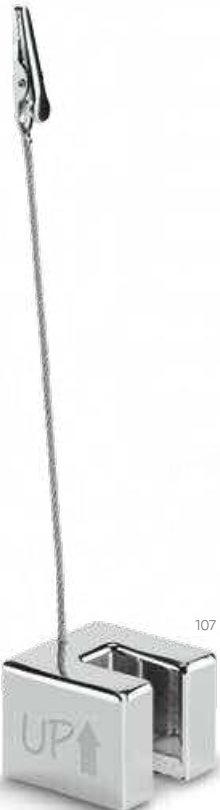

107

Waksman — 93573

Metal memo clip with mobile phone or business card holder.

⊥ 40 x 130 x 40 mm

⚡ LSR – 25 x 20 mm