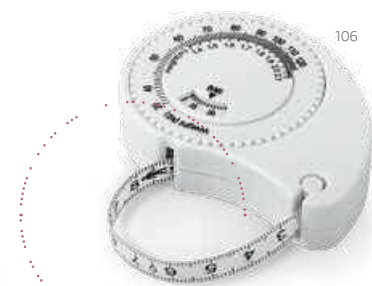

• Calculates body mass index

Katsu — 94231

1.5 m ABS tape measure with Body Mass Index (BMI) calculator.

- ▮ 75 x 16 x 57 mm
- ▮ PDP – 20 x 10 mm