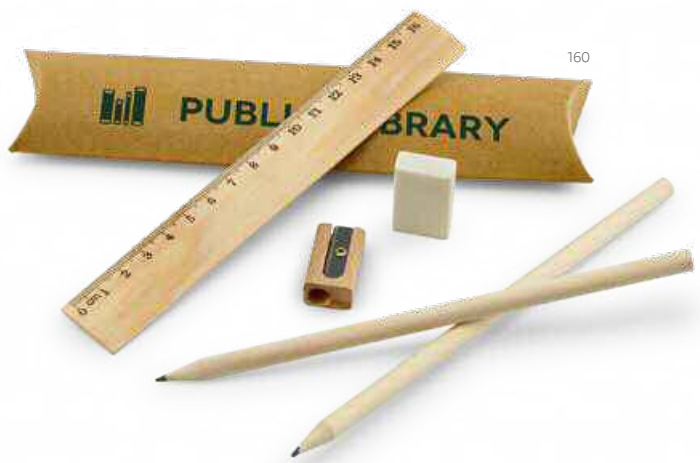

160

Rhombus — 91932

Writing set that includes a 16.5 cm ruler, 2 graphite pencils (HB), 1 rubber and 1 sharpener. Set supplied in a cardboard case.

- ☞ Pouch: 190 x 45 x 20 mm
- ☞ SCR – 170 x 40 mm