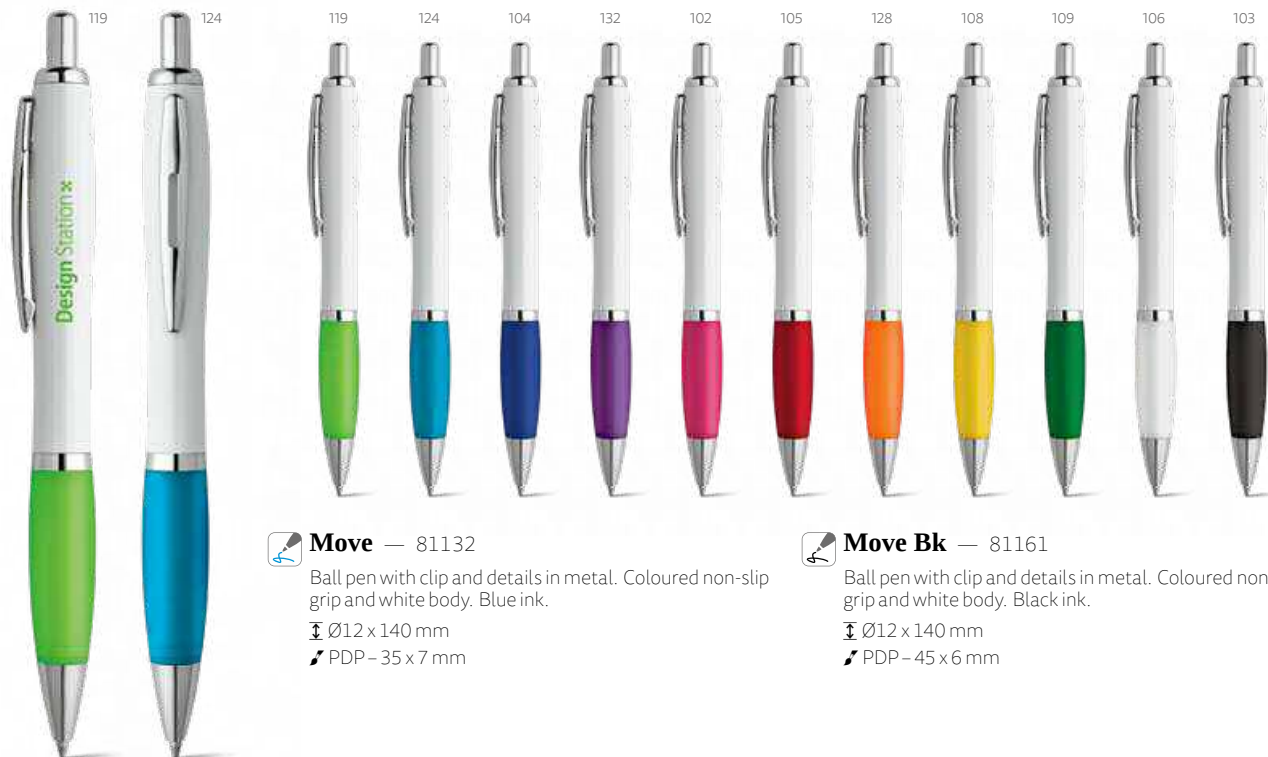

Move — 81132

Ball pen with clip and details in metal. Coloured non-slip grip and white body. Blue ink.

∅12 x 140 mm

➤ PDP – 35 x 7 mm

Move Bk — 81161

Ball pen with clip and details in metal. Coloured non-slip grip and white body. Black ink.

∅12 x 140 mm

➤ PDP – 45 x 6 mm