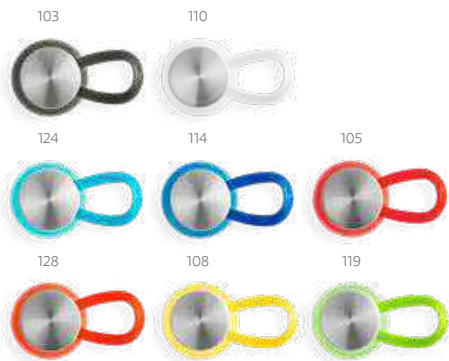

• Silicone carry handle

Senna — 94782

Sports bottle produced from recycled plastic, rPET. With silicone handle for easy transport. PP and stainless steel lid with silicone insulator. Capacity up to 590 mL.

∅66 x 230 mm

SCR - 120 x 100 mm