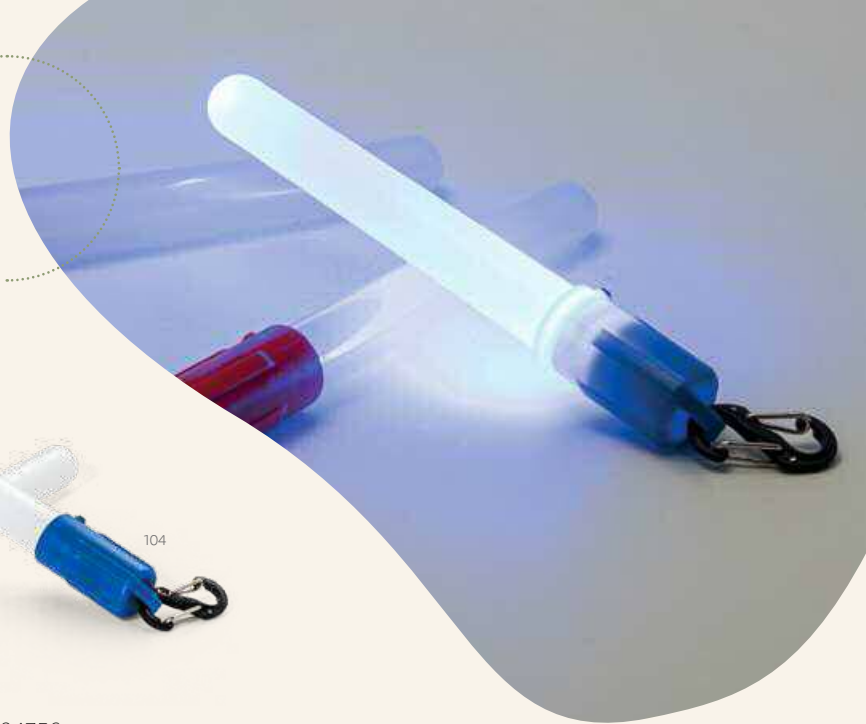

LED light matches product color

LED Latok — 94756

Tubular flashlight with LED light that matches the product's color. Includes 4 LR41 batteries and carabiner.

± 136 x 18 mm

➤ PDP – 60 x 8 mm

With back clip