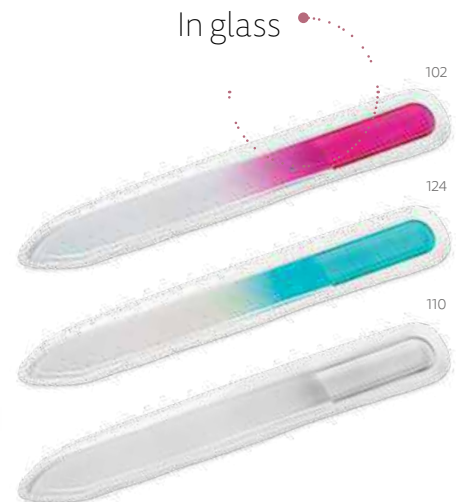

Rasera — 94861

Glass nail file. Supplied in a pouch.

☿ 12 x 140 x 3 mm

♣ STI – 8 x 30 mm