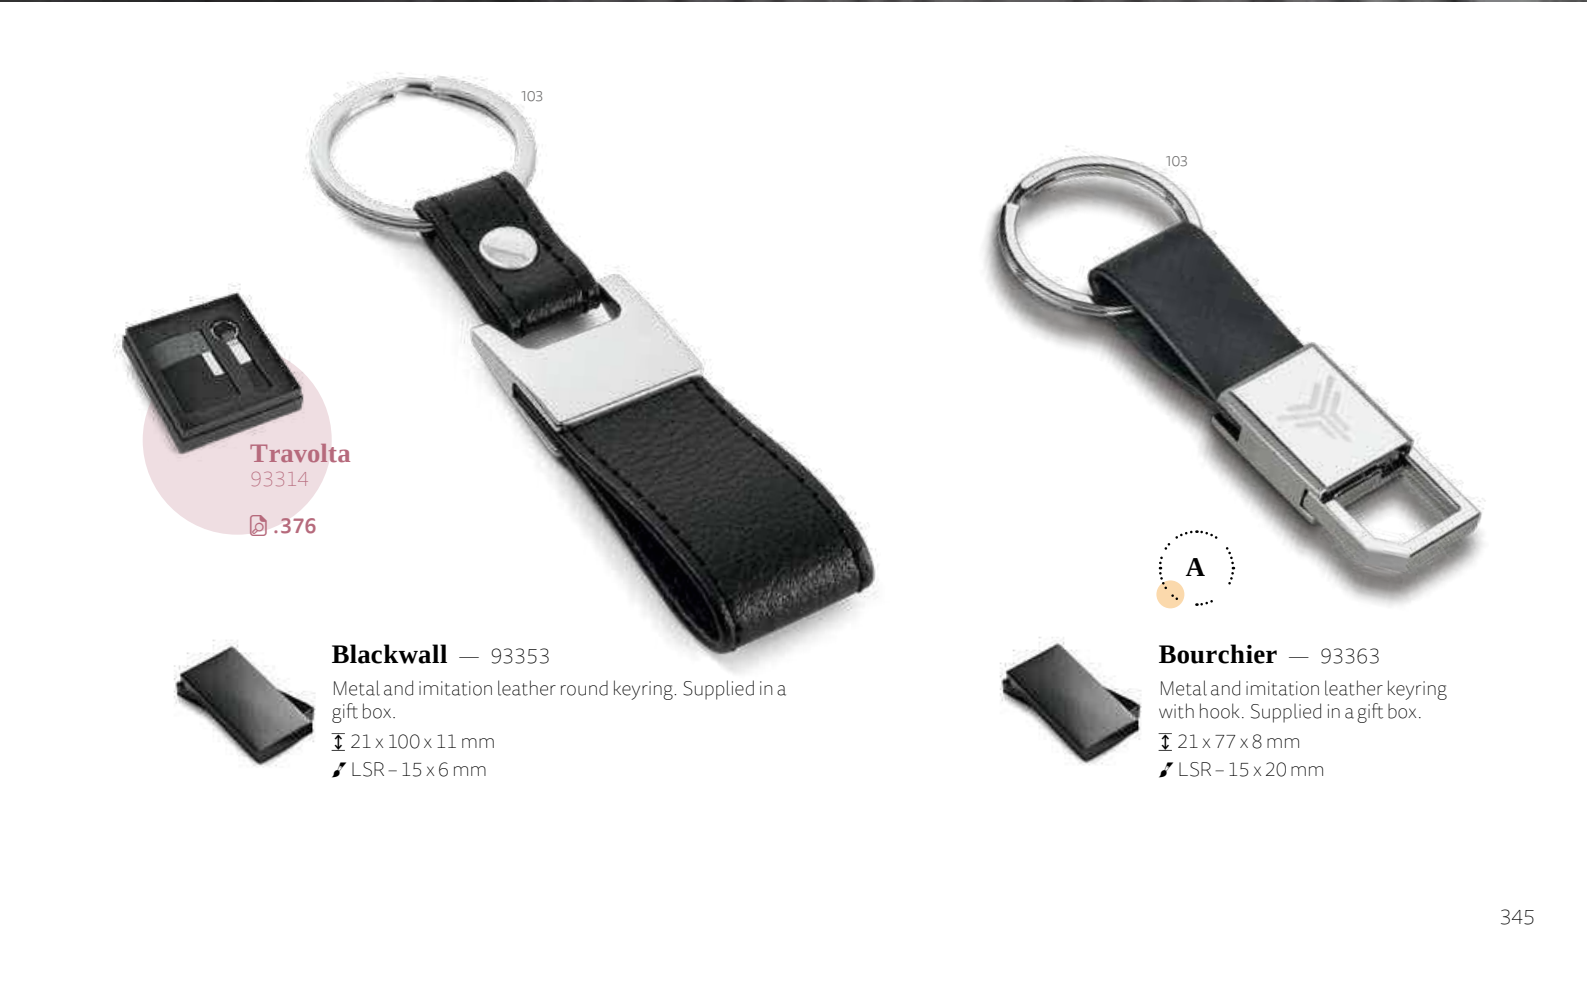

Travolta
93314
.376