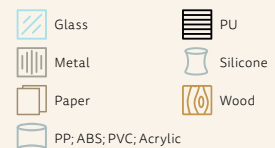

Recommended materials