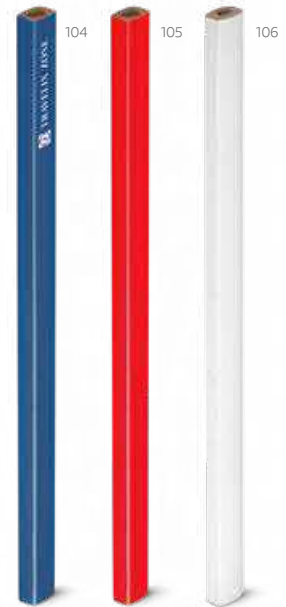

Graft Colour — 91725

Wooden carpenter's pencil (not sharpened).

11 x 175 x 7 mm
PDP – 7 x 50 mm