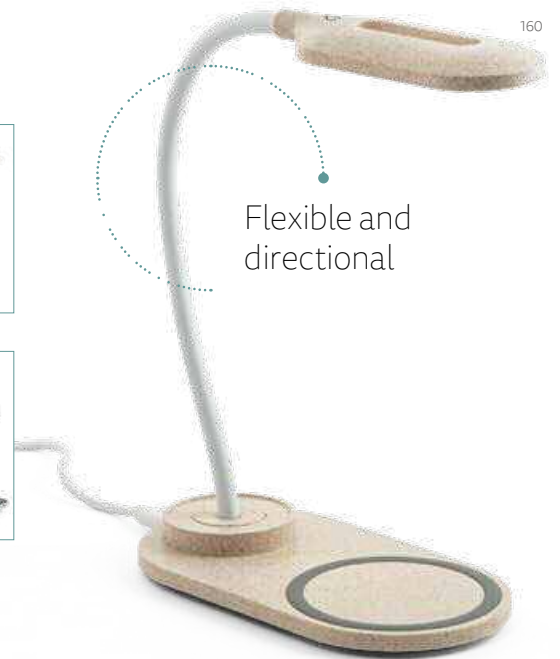

∓ 42 x 17 mm | Open: 65 x 17 mm
 ↗ PDP – 20 x 5 mm

Wheat Straw Collection

Technological products in a more sustainable version.

Pyon — 97936

Wheat straw fiber and ABS speaker with silicone handle for easy transport. Wireless speaker with 3W power and 5.0 bluetooth transmission. Autonomy up to 4h30, with a 500 mAh battery. Includes micro USB cable. Supplied in a kraft paper giftbox.

⊥ 70 x 70 x 34 mm
⚡ PDP - 40 x 40 mm

Flexible and directional

Ozzel — 98517

ABS and wheat straw fiber desk lamp with wireless charger. The lamp arm has a flexible design to adjust the light direction and has 20 LEDs that allow up to 3 levels of illumination. At the top of the lamp there is a touch button to turn on, off and adjust the lighting levels. The wireless charger is fast charging, having a power up to 10W, with 5V/2A and 9V/1.67A inputs. In the area where the equipment is placed there is a silicone circle to prevent it from moving. It includes a 1 m micro USB cable. Supplied in kraft paper box.