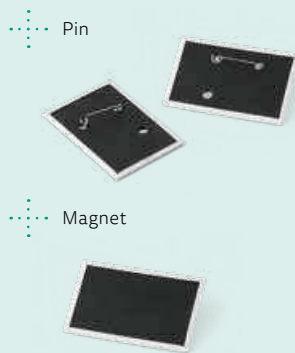

70005

Showcase available online

Several models and accessories to give your brand the image it deserves

Models

ACCESSORIES

Rectangular

□ 79 x 53 mm / 80 x 53 mm

□ 53 x 78 mm