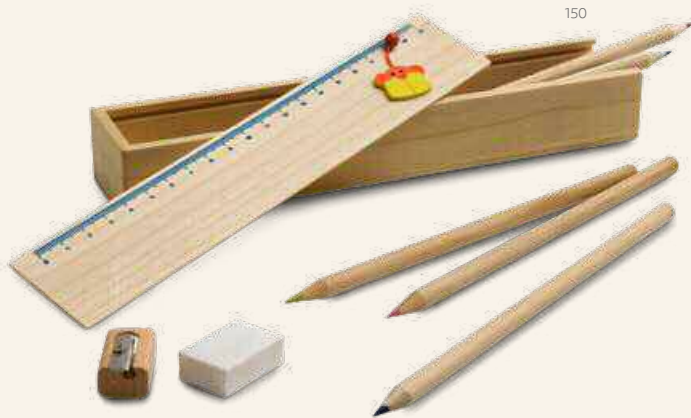

150

Doodle — 91756

Drawing set supplied in wooden box. Includes a 20 cm ruler, 6 colouring pencils, 1 graphite pencil, a sharpener and an eraser.

▮ 220 x 43 x 32 mm

✂ LSR – 200 x 25 mm