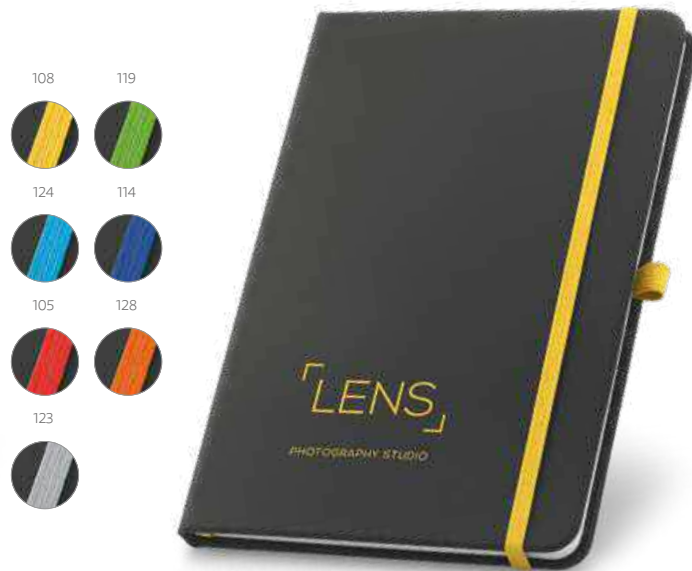

Laser customisation with same colour as the elastic

105

A5 **Roth** — 93592

A5 notepad with PU hardcover and 160 lined pages. This notepad has an elastic band, bookmark ribbon, inner pocket and pen holder (pen not included).

140 x 210 mm

LSR - 90 x 180 mm

124

104

105

124

A5 **Joyce** — 93733

A5 notepad with 160 plain ivory pages, bookmark ribbon, elastic band and pen holder (pen not included).

137 x 210 mm

SCR - 100 x 180 mm

108

119

124

114

105

128

123

A5 **Corbin** — 93717

A5 notepad with hardcover in imitation leather. This notepad has 160 lined pages, bookmark ribbon, elastic band and pen holder (pen not included).

140 x 210 mm

DUV - 100 x 200 mm