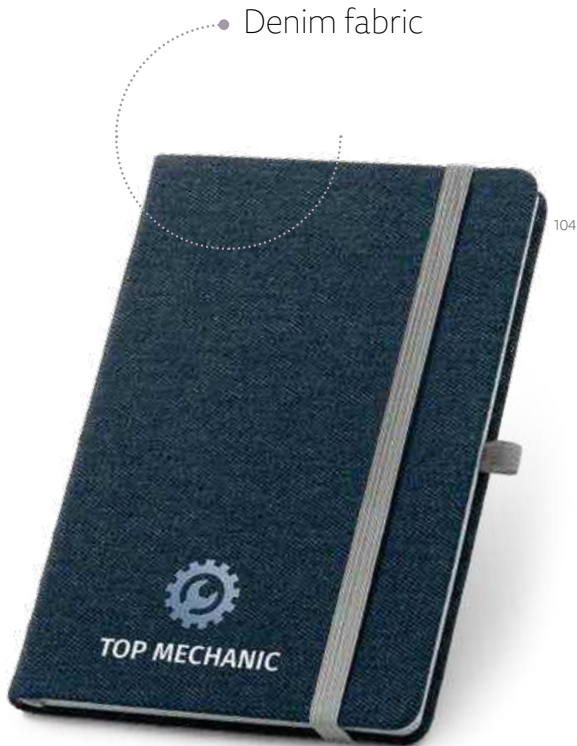

For those looking for a different style

A5 A5 notepad with hardcover lined with denim fabric. This notepad has 192 lined pages, elastic band, bookmark ribbon, inner pocket and pen holder (pen not included).

140 x 210 mm

TR5 – 90 x 180 mm