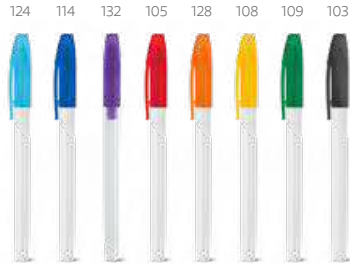

Jade — 51110
PP ballpoint with white body. Coloured cap with clip. Blue ink.
∅10 x 142 mm
PDP – 50 x 6 mm