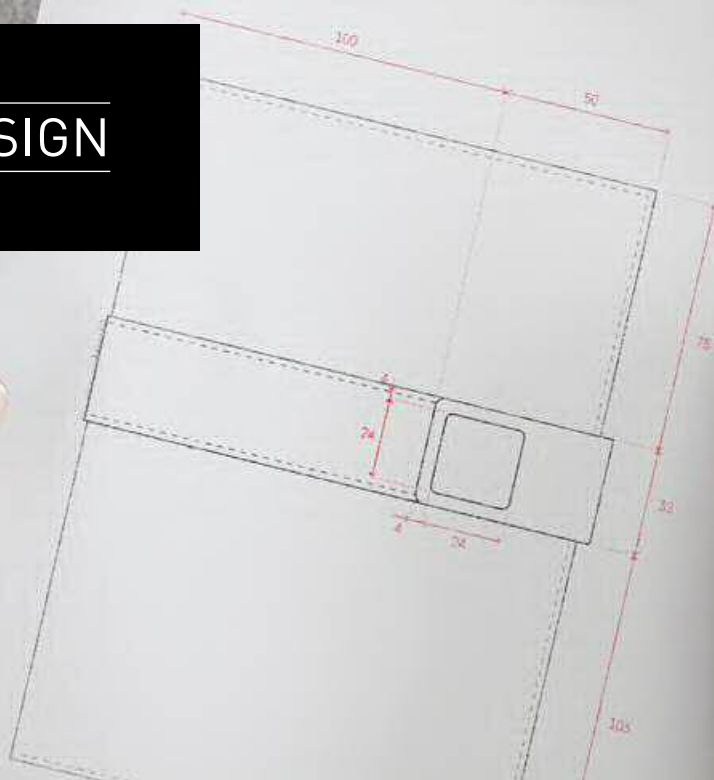

All BRANVE® products have the best certifications, as a guarantee of quality:

- FSC paper
- REACH regulation

EUROPEAN DESIGN