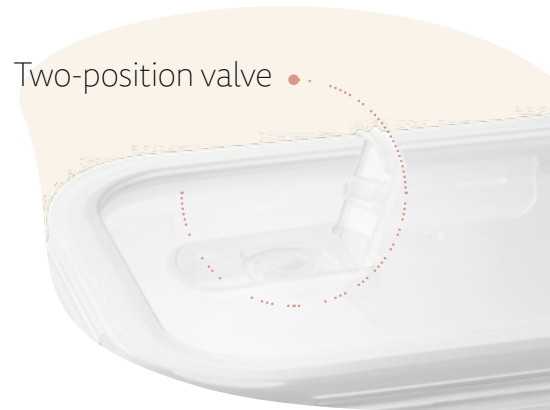

Portobello — 94781

Hermetic box in borosilicate glass and bamboo lid with silicone sealant. Suitable for microwave and dishwasher use, when lid is removed. Supplied in a kraft paper box.

196 x 145 x 64 mm | Box: 202 x 150 x 66 mm

LSR - 120 x 80 mm

Two-position valve