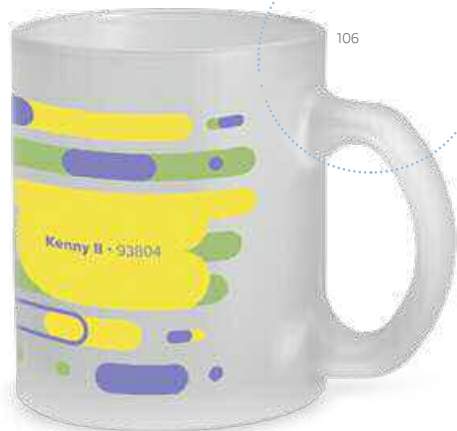

Frosted glass
effect

Kenny II — 93804

Frosted glass mug with capacity up to 340 ml.
Supplied in a box.

∓ Ø80 x 97 mm | Box: 120 x 88 x 102 mm

➤ PDP – 40 x 40 mm