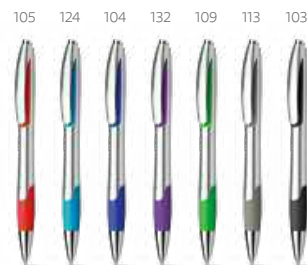

∅10 x 148 mm

PDP – 45 x 7 mm

Thick — 12310

Ball pen with UV metallic finish and metal clip. With non-slip grip that provides greater comfort in writing. Blue ink.

∅14 x 137 mm

LSR – 30 x 4 mm

Miley Silver — 81180