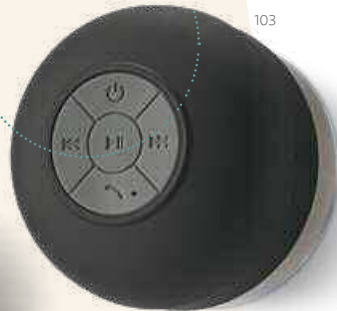

147

Synth — 97927

Speaker with bluetooth transmission and microphone. The speaker has 3W, 10m bluetooth 4.0 transmission, 500mAh battery capacity, 2-3 hours charging time. Up to 8 hours autonomy, built-in microphone for phone and conference calls, start button/stop directly on speaker, FM radio capability. This product is compatible with all devices with bluetooth transmission connectivity. Includes 5V USB/DC cable/Jack. Supplied in gift box.

∅60 x 50 mm | Box 97 x 87 x 95 mm
DGL – 90 x 50 mm

114

Perey — 97253

Rubber-finished ABS speaker with microphone, bluetooth transmission, TF card reader and 3W/4Ω power. This speaker has autonomy up to 2 h and functions such as answer calls, control the volume and connect to the mobile device playlist. This product includes USB/micro USB cable for charging.

∅59 x 55 mm
PDP – 25 x 8 mm

Includes suction cup

106

103

119

103

119

Curie — 57328

ABS waterproof speaker with matte finish. Wireless speaker, allows bluetooth transmission. It has 3W power (4Ω) and autonomy of up to 3h. Its features include: answering calls, controlling the volume and connecting to devices. Includes suction cup and charging cable. Supplied in a gift box.

∅85 x 50 mm | Box: 88 x 88 x 55 mm
PDP – 30 x 9 mm

Eccles — 97385

ABS and polyester fabric speaker with microphone. The speaker includes a hook, rubber finish and allows for 3W/4Ω bluetooth transmission. Autonomy up to 3 h. Functions: call answering, volume control and mobile device playlist connection. Includes a charging cable. Supplied in a gift box.

∅90 x 40 mm | Box: 115 x 95 x 45 mm
PDP – 20 x 7 mm