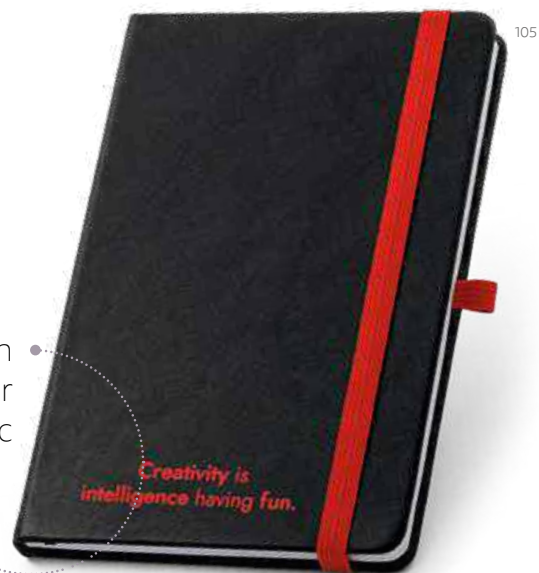

137 x 210 mm

DUV – 100 x 190 mm

A5 Twain — 93494

A5 notepad with 160 lined ivory pages, inner pocket, hardcover, bookmark ribbon and elastic band.

137 x 210 mm

SCR – 100 x 180 mm

• **Marieta Soft**
81189
• .128

Laser customisation with same colour as the elastic

105

A5 **Roth** — 93592

A5 notepad with PU hardcover and 160 lined pages. This notepad has an elastic band, bookmark ribbon, inner pocket and pen holder (pen not included).