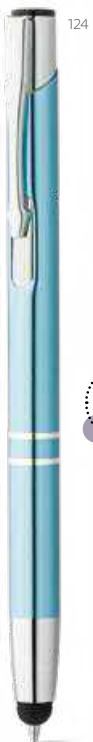

A

Beta Touch — 91646

Aluminium ball pen with clip and touch tip.

∅10 x 138 mm

LAS - 12 x 55 mm