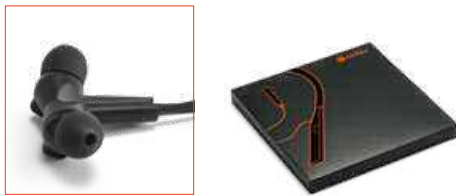

EARPHONES

103

Hearkeen 97919

The HEARKEEN are versatile ABS and silicone earphones, perfect for different everyday moments. Due to their versatile design, they can be used in more professional environments, or for sports.

▮ Earphones (each): 33 x 16 x 24 mm | Neck band length: 455 mm |
Box: 201 x 220 x 40 mm
▮ PDP – 20 x 5 mm

CHARACTERISTICS:

- Microphone
- Call button
- Volume control
- Connection to mobile device's playlist