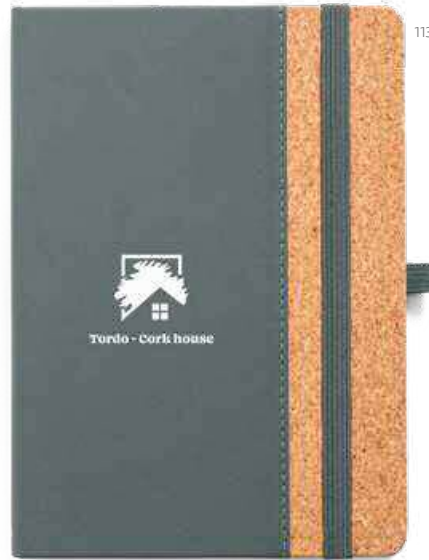

119

124

150

Klee — 93277

A5 notepad with cork cover and linen at the bottom of the cover. This notepad has 192 lined ivory pages from a sustainable forest management and pen holder (pen not included). Supplied in kraft paper envelope with customisable sticker.

📏 140 x 210 mm

✂️ TRS – 95 x 40 mm

113

113

104

Tordo — 93593

A5 notepad with cork and PU hardcover, with 192 lined ivory pages. This notepad has an elastic band, bookmark ribbon and pen holder (pen not included). Supplied in a non-woven pouch.