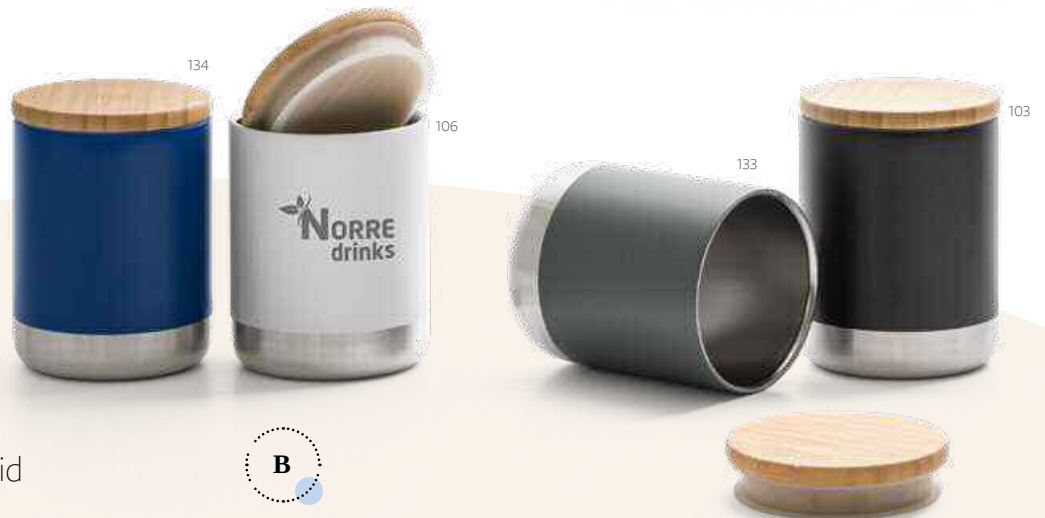

Silicone insulated lid

Norre Bottle — 94662

Double wall stainless steel vacuum bottle with internal wall with copper coat. Bamboo lid and silicone ring for extra protection. The bottle has capacity up to 640 ml and keeps drinks hot for 16 h and cold for 57 h. It also has a powder coating which gives it more durability and strength. Supplied in a cardboard box.

∓ Ø72 x 233 mm

∓ LSR - 20 x 140 mm

B

Norre Tumbler — 94661

Double wall stainless steel vacuum cup with internal wall with copper coat. Bamboo lid and silicone ring for extra protection. The cup has capacity up to 370 ml and keeps drinks hot for 5.5 h and cold for 24 h. It also has a powder coating which gives it more durability and strength. Supplied in a cardboard box.

∓ Ø80 x 106 mm

∓ LAS - 180 x 50 mm