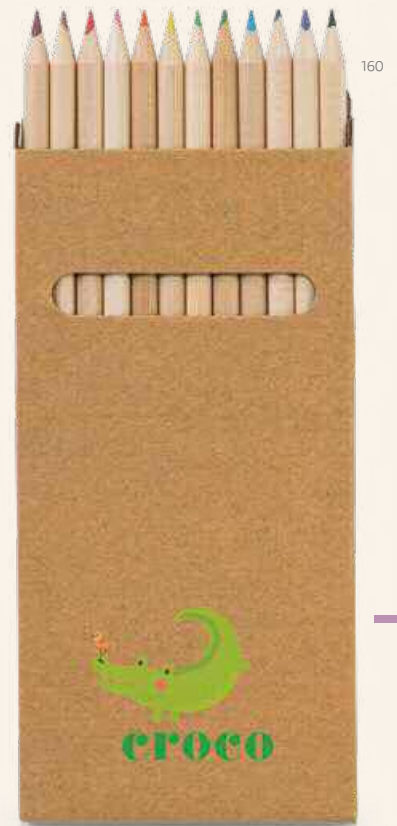

90 x 10 x 48 mm

DGL – 38 x 21 mm

Bird — 91750

Cardboard box with 6 colouring pencils.

⊥ 45 x 90 x 9 mm
 ↙ DGL – 40 x 50 mm

Coloured — 91747

Cardboard box with 12 colouring pencils.

⊥ 90 x 90 x 9 mm
 ↙ DGL – 60 x 45 mm