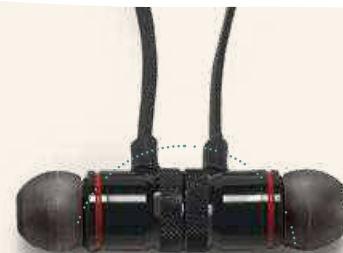

103

Neckband

Magnetic earphones

Olah — 97914

PC magnetic earphones. bluetooth transmission with neck band and autonomy for up to 7 hours. Functions: answering calls, control volume and connect to the playlist of a mobile device. Includes USB/micro USB charging cable. Supplied with non-woven pouch.

± 190 x 200 mm

▲ PDP – 6 x 30 mm

103

Magnetic earphones

PACK'IN .478

Otto — 97913

PC magnetic earphones. bluetooth 4.1 transmission with up to 3 hours of autonomy. The earphones are capable of answering calls, control volume and connect to the playlist of a mobile device. Includes USB/micro USB cable for charging. Supplied in an EVA pouch.

± 80 x 65 x 32 mm

▲ PDP – 6 x 40 mm