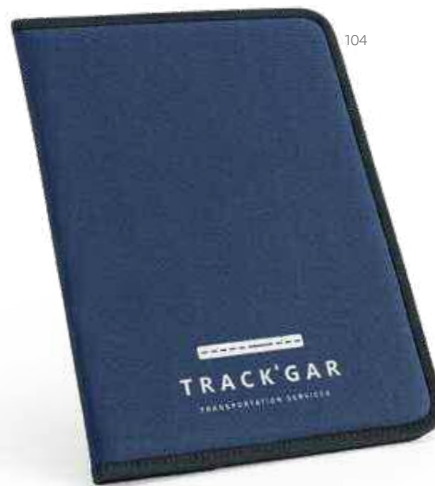

104

A4 Clark — 92041

600D A4 folder with elastic closure. The folder contains 20 lined sheets pad, 3 interior pockets and a pen holder (pen not included).

- ▮ 240 x 325 x 15 mm
- ▮ LSR – 20 x 10 mm

A4 Cussler — 92049

600D A4 folder with 20 lined pages pad, inner pocket and pen holder (pen not included).

- ▮ 240 x 320 x 10 mm
- ▮ TRS – 190 x 230 mm