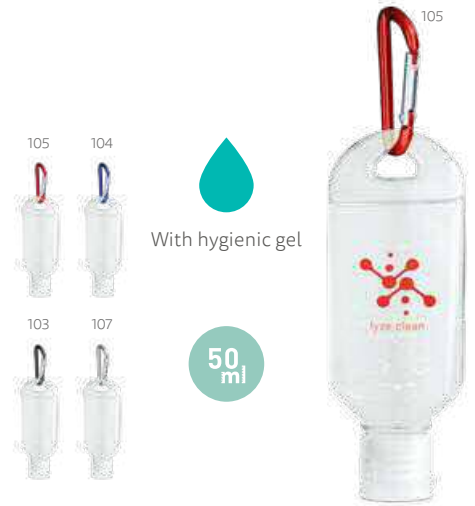

With hygienic gel

50 ml

Lyze — 94922

Alcohol-based hand cleansing in 50 ml PETG bottle with flip top cap and carabiner. Formulation with 68% alcohol. Cosmetic product. Practical to take and use anywhere.

∅ 45 x 120 mm
PDP – 35 x 40 mm